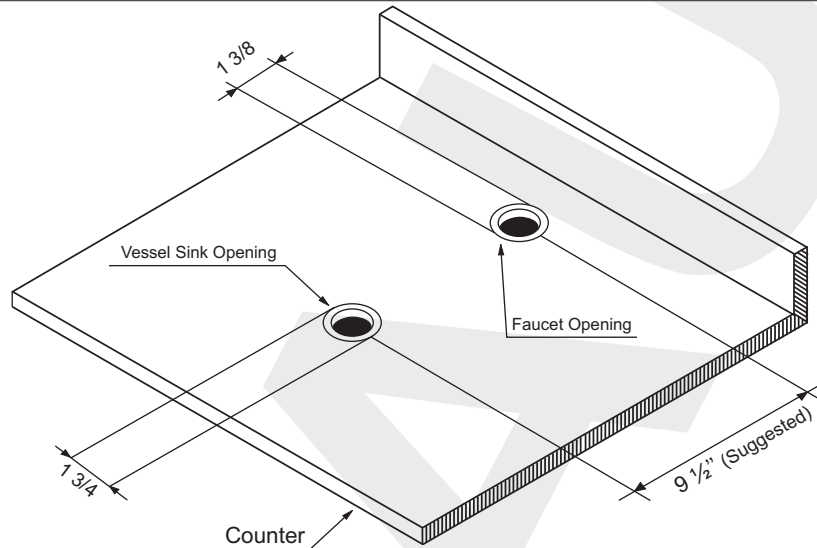

## Roughing-In Dimensions

### Glass Vessel Sink and Millennium Faucet Combo

Diagram

## Glass Vessel Sink and Millennium Faucet Combo

Prepare counter top by drilling a 1 3/4 diameter drain hole at desired location.  
 Prepare counter top by drilling a 1 3/8 diameter faucet hole.  
 Place vessel on counter top as shown below.