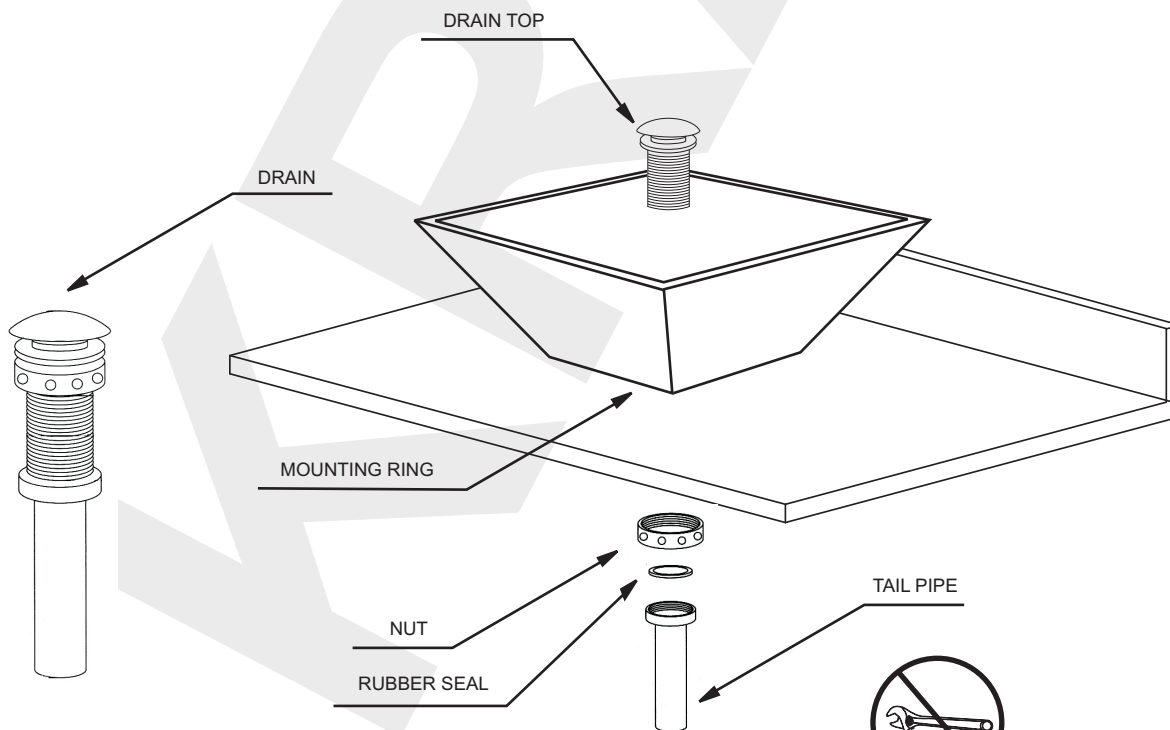

## Roughing-In Dimensions

### Glass Vessel Sink and Millennium Faucet Combo

Diagram

## Glass Vessel Sink and Millennium Faucet Combo

Prepare counter top by drilling a 1 3/4 diameter drain hole at desired location.  
 Prepare counter top by drilling a 1 3/8 diameter faucet hole.  
 Place vessel on counter top as shown below.

DO NOT OVER TIGHTEN THE DRAIN!!!

STEP 3

Installation Instructions

STEP 3