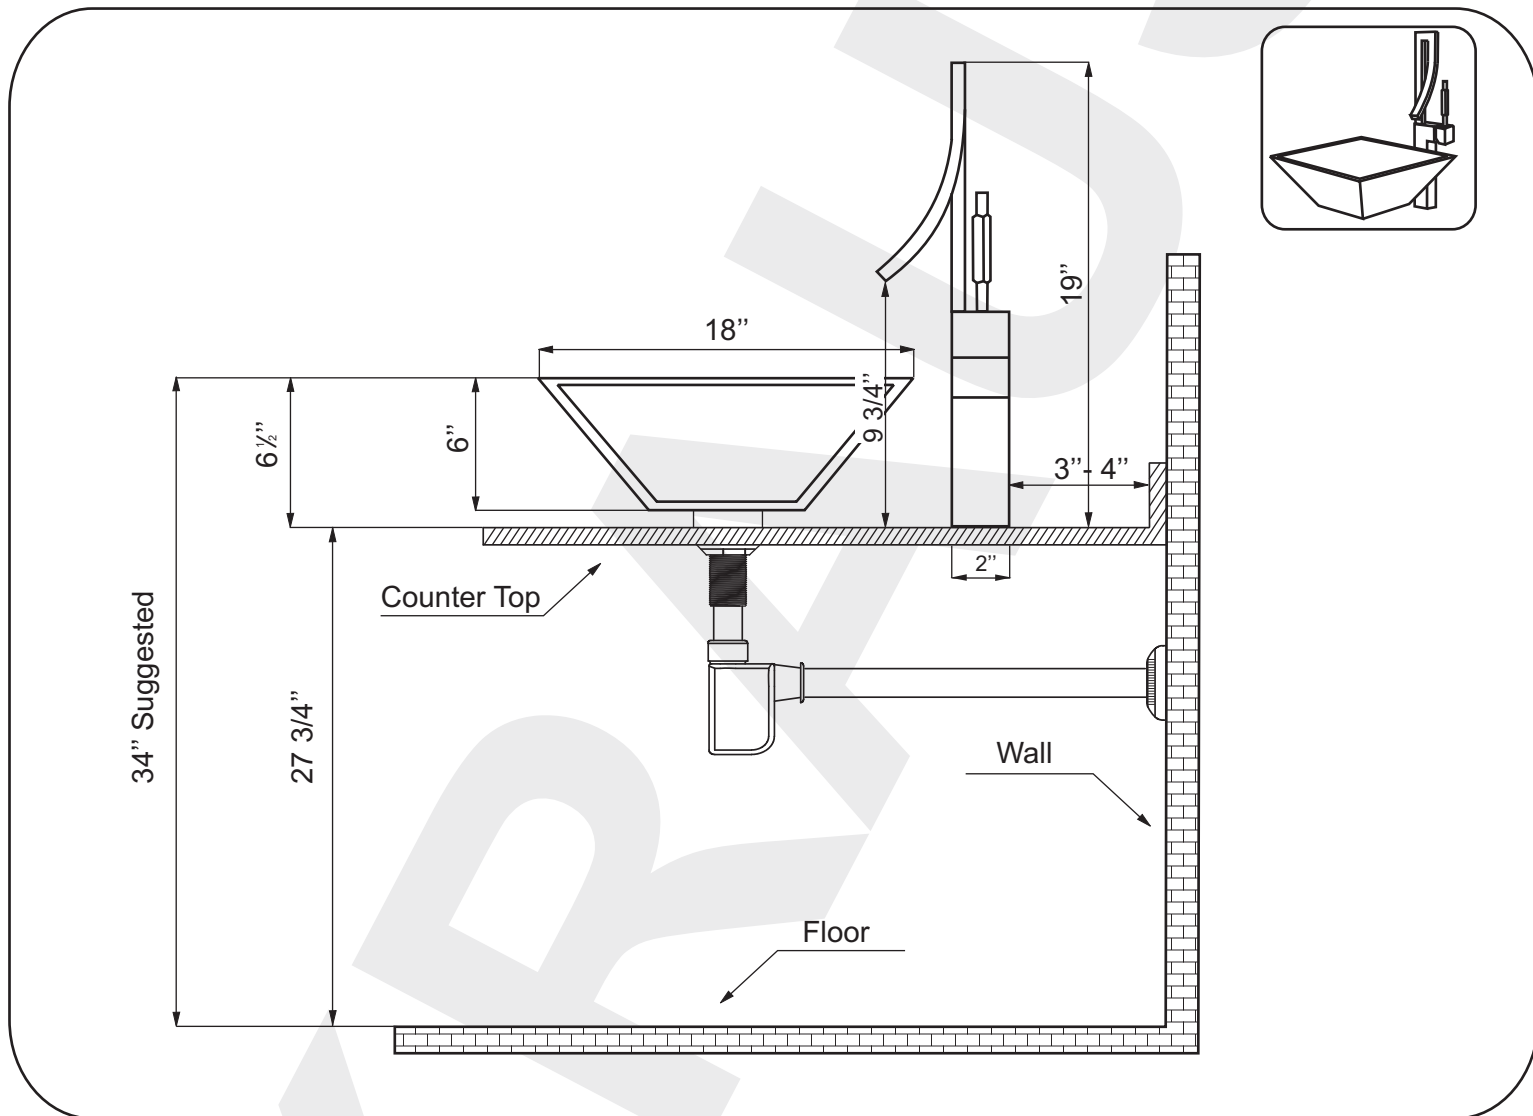

Roughing-In Dimensions

Glass Vessel Sink and Millennium Faucet Combo