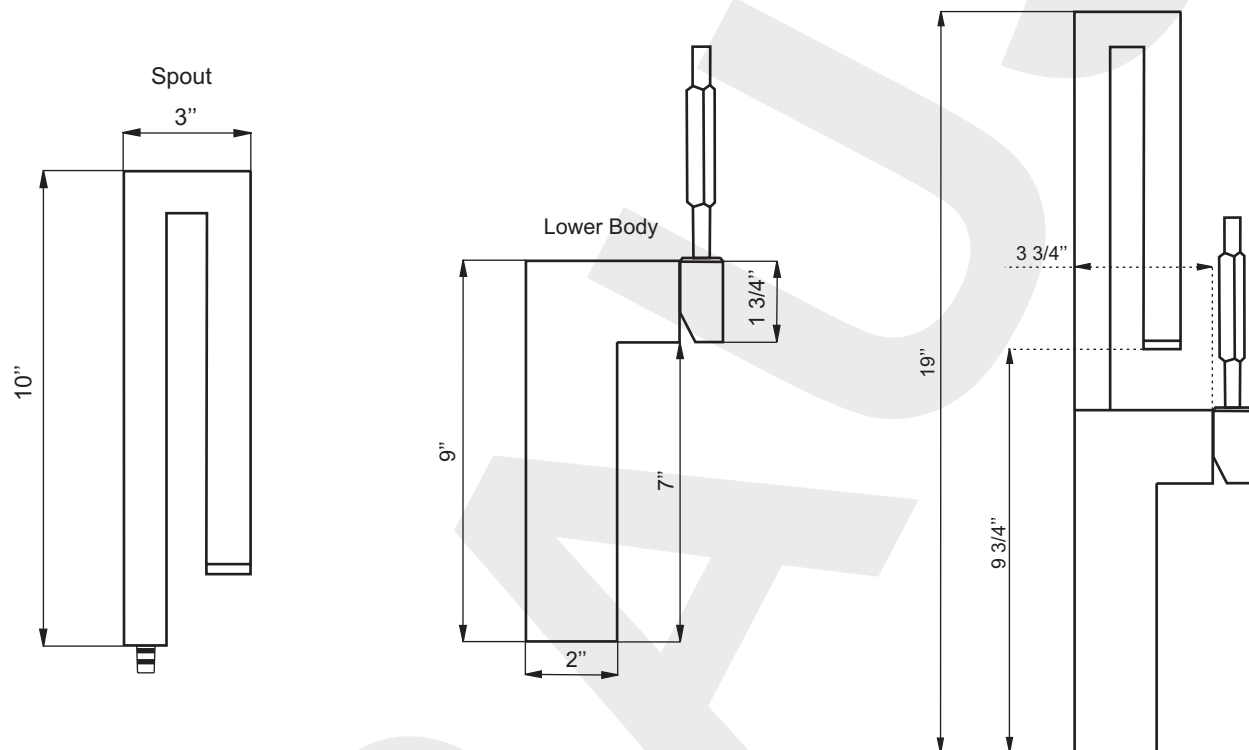

STEP 3

Installation Instructions

STEP 3

Glass Vessel Sink and Millennium Faucet Combo

About Kraus

Kraus is a leading designer and manufacturer of a broad selection of unique bathroom fixtures and accessories, including vessel sinks, faucets, showers, vanities and bathroom accessories. Kraus incorporates its distinguished style with superior functionality and affordability, maintaining the highest standards of quality in its vast product line.

The Kraus brand name represents a fusion of leading-edge technology and an eye toward design. Our design team continuously explores broader markets, seeking new trends while maintaining superior quality at unprecedented prices. The Kraus collection has the widest selection of exquisite styles for any type of décor, from modern residences to countryside homes.

For Kraus, durability and reliability have always been vital components for achieving the highest standards. Every model we offer undergoes rigorous testing and inspection prior to distribution. The key element of our success is our customers' satisfaction. As a result, our products are in high demand with shoppers worldwide.

Contact us toll-free at 1-800-775-0703; or visit our website at www.kraususa.com.